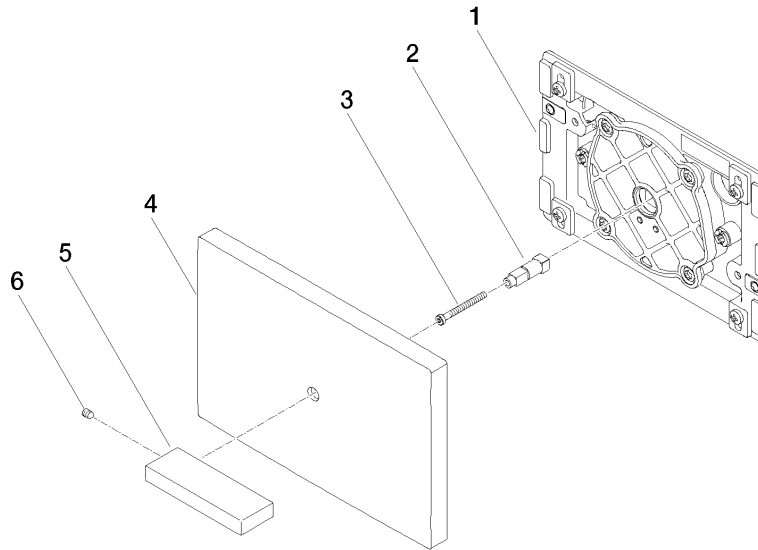

Cover plate for the concealed WC cistern made by TeCe - Brushed Durabross (23kt Gold)

IMO

12 660 979

Fits: IMO, LULU, MADISON, MEM, TARA, CL.1, LISSÉ, VAIA, META, CYO

- cover plate 150 x 240 x 15 mm
- flush handle with rotary operation and two-volume technology (full flush/partial flush)

Cover plate for the concealed WC cistern made by TeCe - Brushed Durabronz
(23kt Gold)

IMO

12 660 979
mm [inches]

12 660 979
Parts for other
finishes can be found
here: Chrome

Spare parts list

No.	Item Number	Name	Quantity used	Delivery time
1	04 28 01 053 00 90	plate	1	2
2	09 18 20 038 90	base	1	2
3	09 30 30 086 90	screw	1	2
4	09 11 01 179-28	cover	1	-
Spare part can no longer be ordered, please order the replacement item				
5	09 20 97 057-28	handle	1	20
6	09 31 11 058 90	pin	1	2